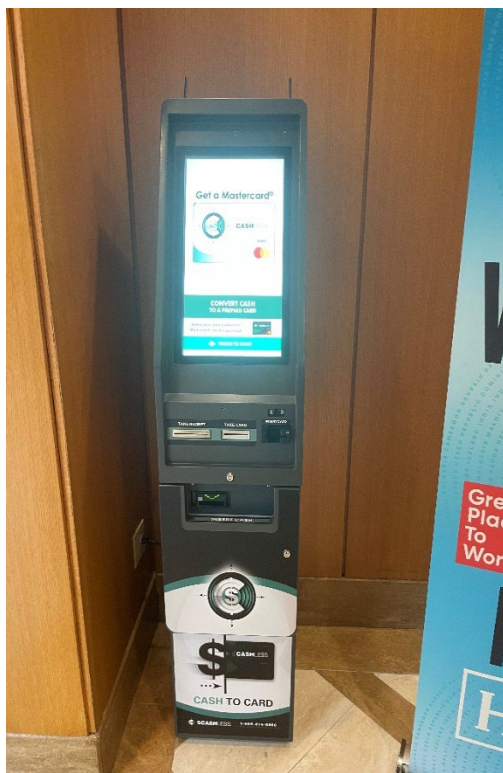

★ Location of **cash-to-card machines** at Hilton New Orleans Riverside

1st Floor (street level), near main entrance, concierge desk, and escalators to check-in

2nd Floor, near hotel check-in desk