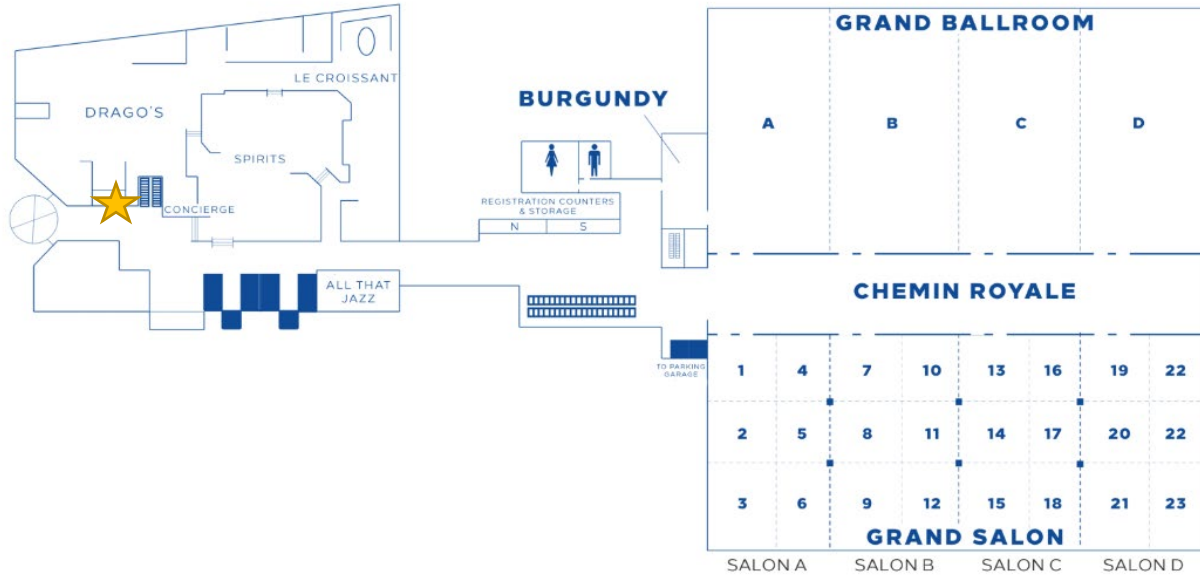

★ Location of **cash-to-card machines** at Hilton New Orleans Riverside

1st Floor (street level), near main entrance, concierge desk, and escalators to check-in

2nd Floor, near hotel check-in desk