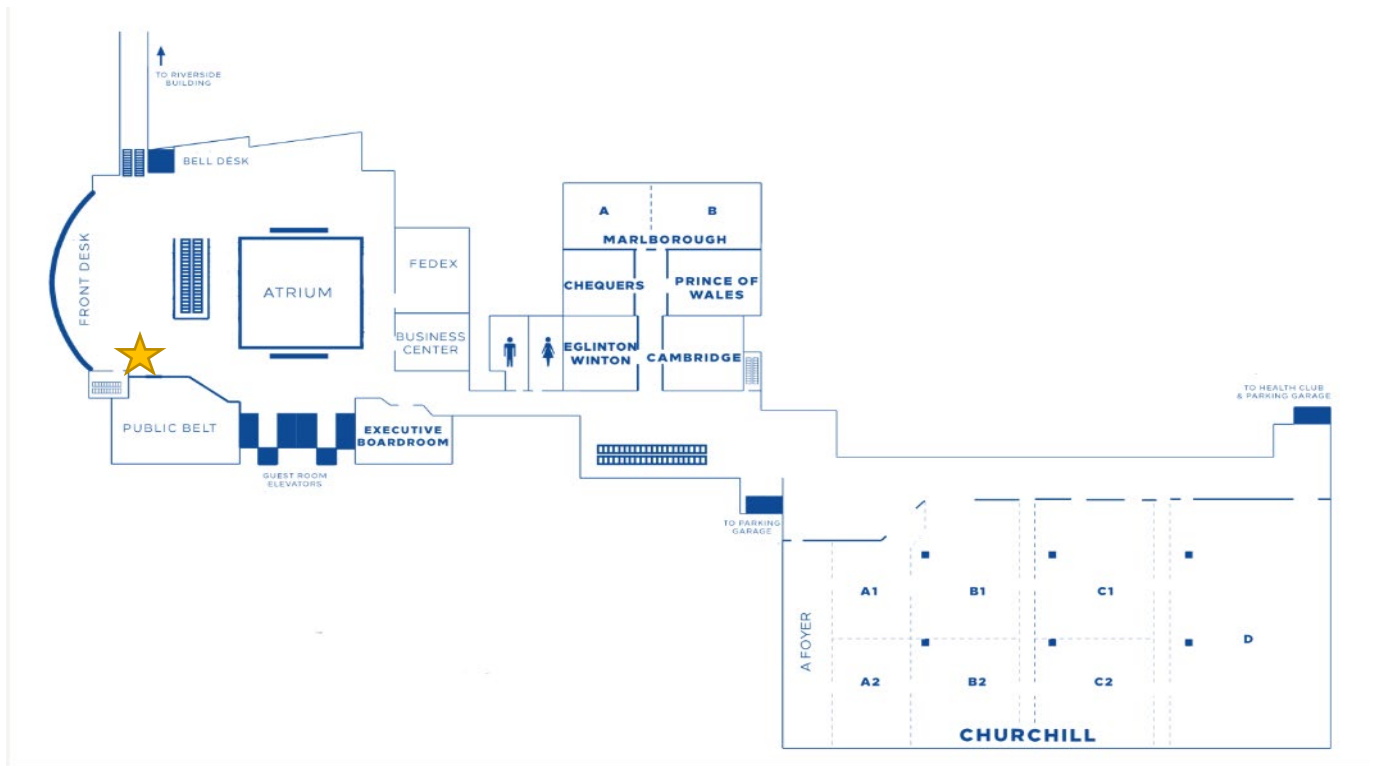

★ Location of **cash-to-card machines** at Hilton New Orleans Riverside

1st Floor (street level), near main entrance, concierge desk, and escalators to check-in

2nd Floor, near hotel check-in desk